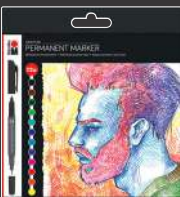

Permanent Marker
Graphix Heat