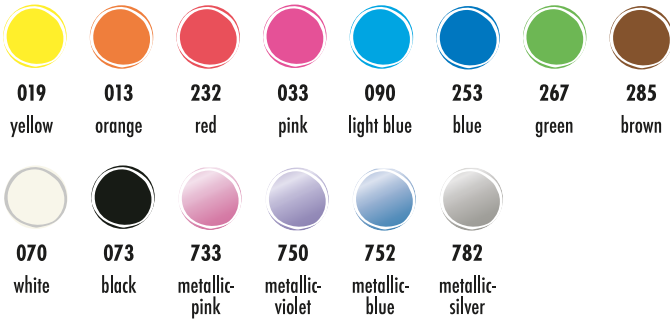

03030 050 00001
Filling Finger paint
100 ml , 40 plastic
pots 100 ml,
16 plastic pots
100 ml metallic

03030 050 100 ml plastic pot

03030 000 00080
Finger paint set:
4 x 100 ml (019,
232, 253, 267)