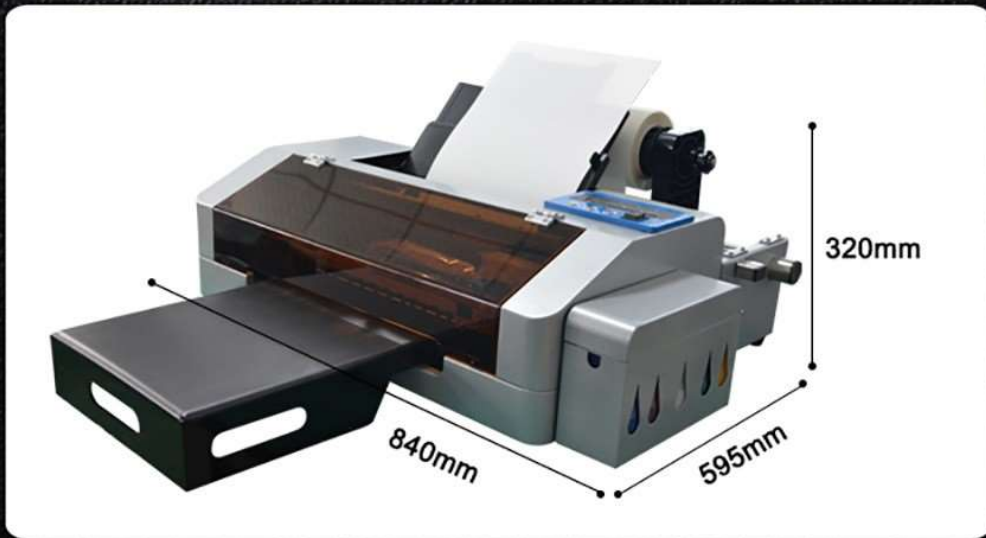

PRODUCT SHOW

AENTEP TRADING LTD
38 Iapetou Street, Industrial Area
4101 Agios Athanasios
Lemesos, Cyprus

Tel: (357) 25 587120 / 25 584109
Fax: (357) 25 588121
Email: info@aentep.com.cy
Website: www.aentep.com.cy